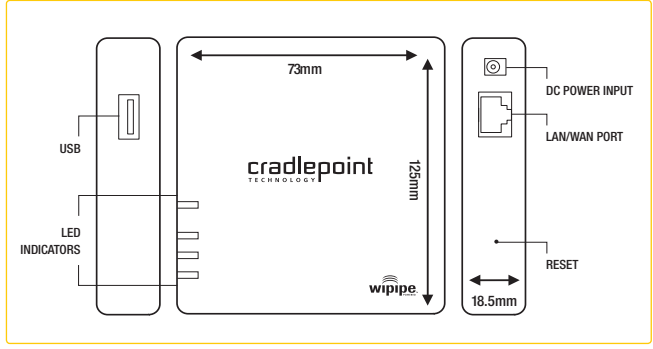

DETAILS	Use with USB-Style Cellular Modem, Phone with Data Tethering Capability, or Ethernet
	Compatible with HSPA and EVDO Cellular Network Devices
	Universal Plug-n-Play and ALGs support for Internet Applications: Email, FTP, Gaming, Remote Desktop, NetMeeting, Telnet, SSH, And SCP
	Flash Memory for Firmware Upgrade, Save/Restore Settings
	Easy Management via HTTP, Remote Management Service Available
	Networking Compliance with IEEE 802.11 b/g Standards
	Compliant with Windows 98SE/NT/2000/XP/Vista/Server 2003/Linux/Mac OS

SECURITY	Access control available in encrypted and open modes, password-protected access to prevent unauthorized usage.
	Provides additional security of Enable/Disable Network Name Broadcast and Internet Access Control (Services, URL, and MAC Filtering)
	Firewall features Network Address Translation (NAT) and Stateful Packet Inspection (SPI) which protects against DoS Attacks
	Multiple Concurrent IPSec, L2TP and PPTP VPN Pass-Through Sessions

* Requires Activated USB and/or ExpressCard Modem with a Mobile Broadband Carrier. Over 100 Modems and Handsets are Supported.
** Based on Mobile Broadband Coverage

PRODUCT DIAGRAM