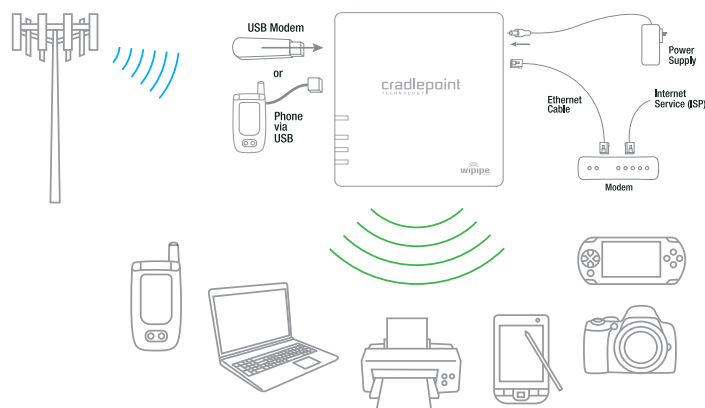

# 3G Mobile Broadband Travel Router

*USB or Ethernet to Secure, Shareable WiFi*

**POCKET-SIZE SIMPLICITY**

The CradlePoint CTR350 Mobile Broadband Travel Router is a full-featured wireless 802.11 b/g router developed to be a true plug-n-play solution. Simply connect an active USB modem or ethernet-based data service, plug in the power, and turn the unit on. Within seconds, you will have a secure WiFi network and the ability to connect up to 16 WiFi-enabled devices.

**PORTABLE WITH FAILOVER/FAILBACK**

The smallest router in its class, the CTR350 can be used in two ways - with a USB modem or ethernet-based data connection.

Enjoy the simplicity and convenience of creating a secure WiFi network with a single USB data modem without having to search for a public hotspot. Never risk sharing important information over a non-secure connection again.

When using a wired ethernet data connection, in the event of a loss of service, the CTR350 will automatically failover to an attached active mobile broadband data modem. With no interruption to the users, it allows you to always connected.

**POWERFUL SECURITY**

Powered by WiPipe™ technology, CTR350 requires minimal setup and maintenance, including pre-installed software for right-out-of-the-box simplicity. Standard in the CTR350 are security features like multiple WiFi-encryption modes like WEP and WPA/WPA2 (Personal & Enterprise) and built-in firewall, which prevent unauthorized use of your connection.