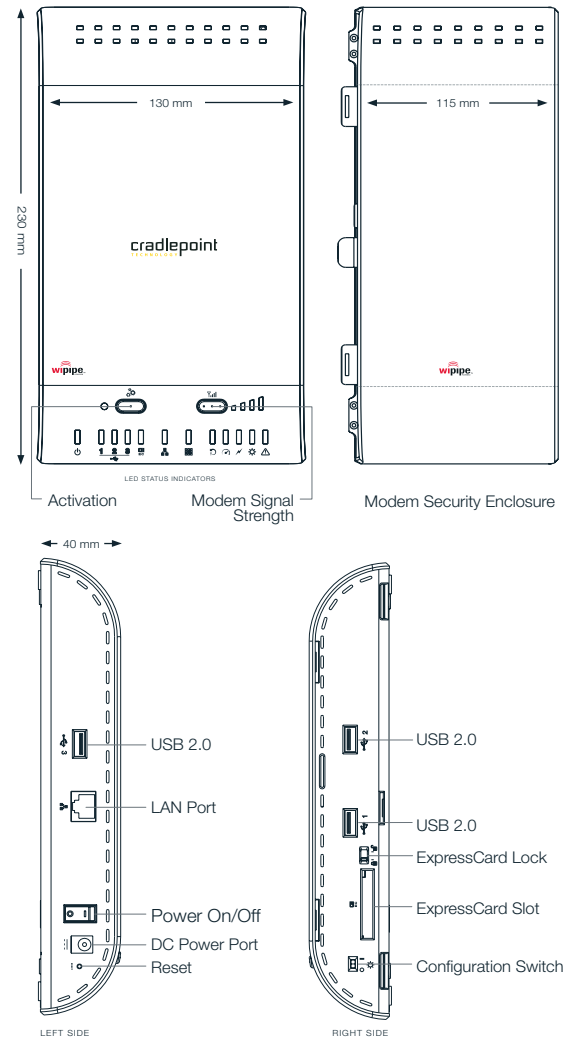

DETAILS

Drop-In, Easy To Use Adapter - No Software To Install
Compatible with 100+ EVDO, HSPA, and WiMAX Cellular Network Devices
Power-over-Ethernet allows you to place the CBA750 at the Best Location
10/100 BASE-T Ethernet Port
IEEE 802.3u Compliant, Static IP, PPPoE, PPTP, and L2TP Connection Types
Universal Plug-n-Play and Application-Level Gateway for Internet Applications: Email, FTP, Gaming, Remote Desktop, NetMeeting, Telnet, SSH, and SCP
Flash Memory for Firmware Upgrades and Save/Restore Settings
Easy Local or Remote Management via HTTP, HTTPS, and SNMP, Compatible with WiPipe Central Managed Services

MINIMUM REQUIREMENTS

Mobile Broadband Data Modem with Active Subscription (USB or ExpressCard) **
Management Interface Requires An Internet Browser: Internet Explorer v6.0, Firefox v2.0, or Safari v1.0 Minimum

IN THE BOX

- CBA750 3G/4G Mobile Broadband Adapter
- Quick Start Guide
- AC Power Adapter